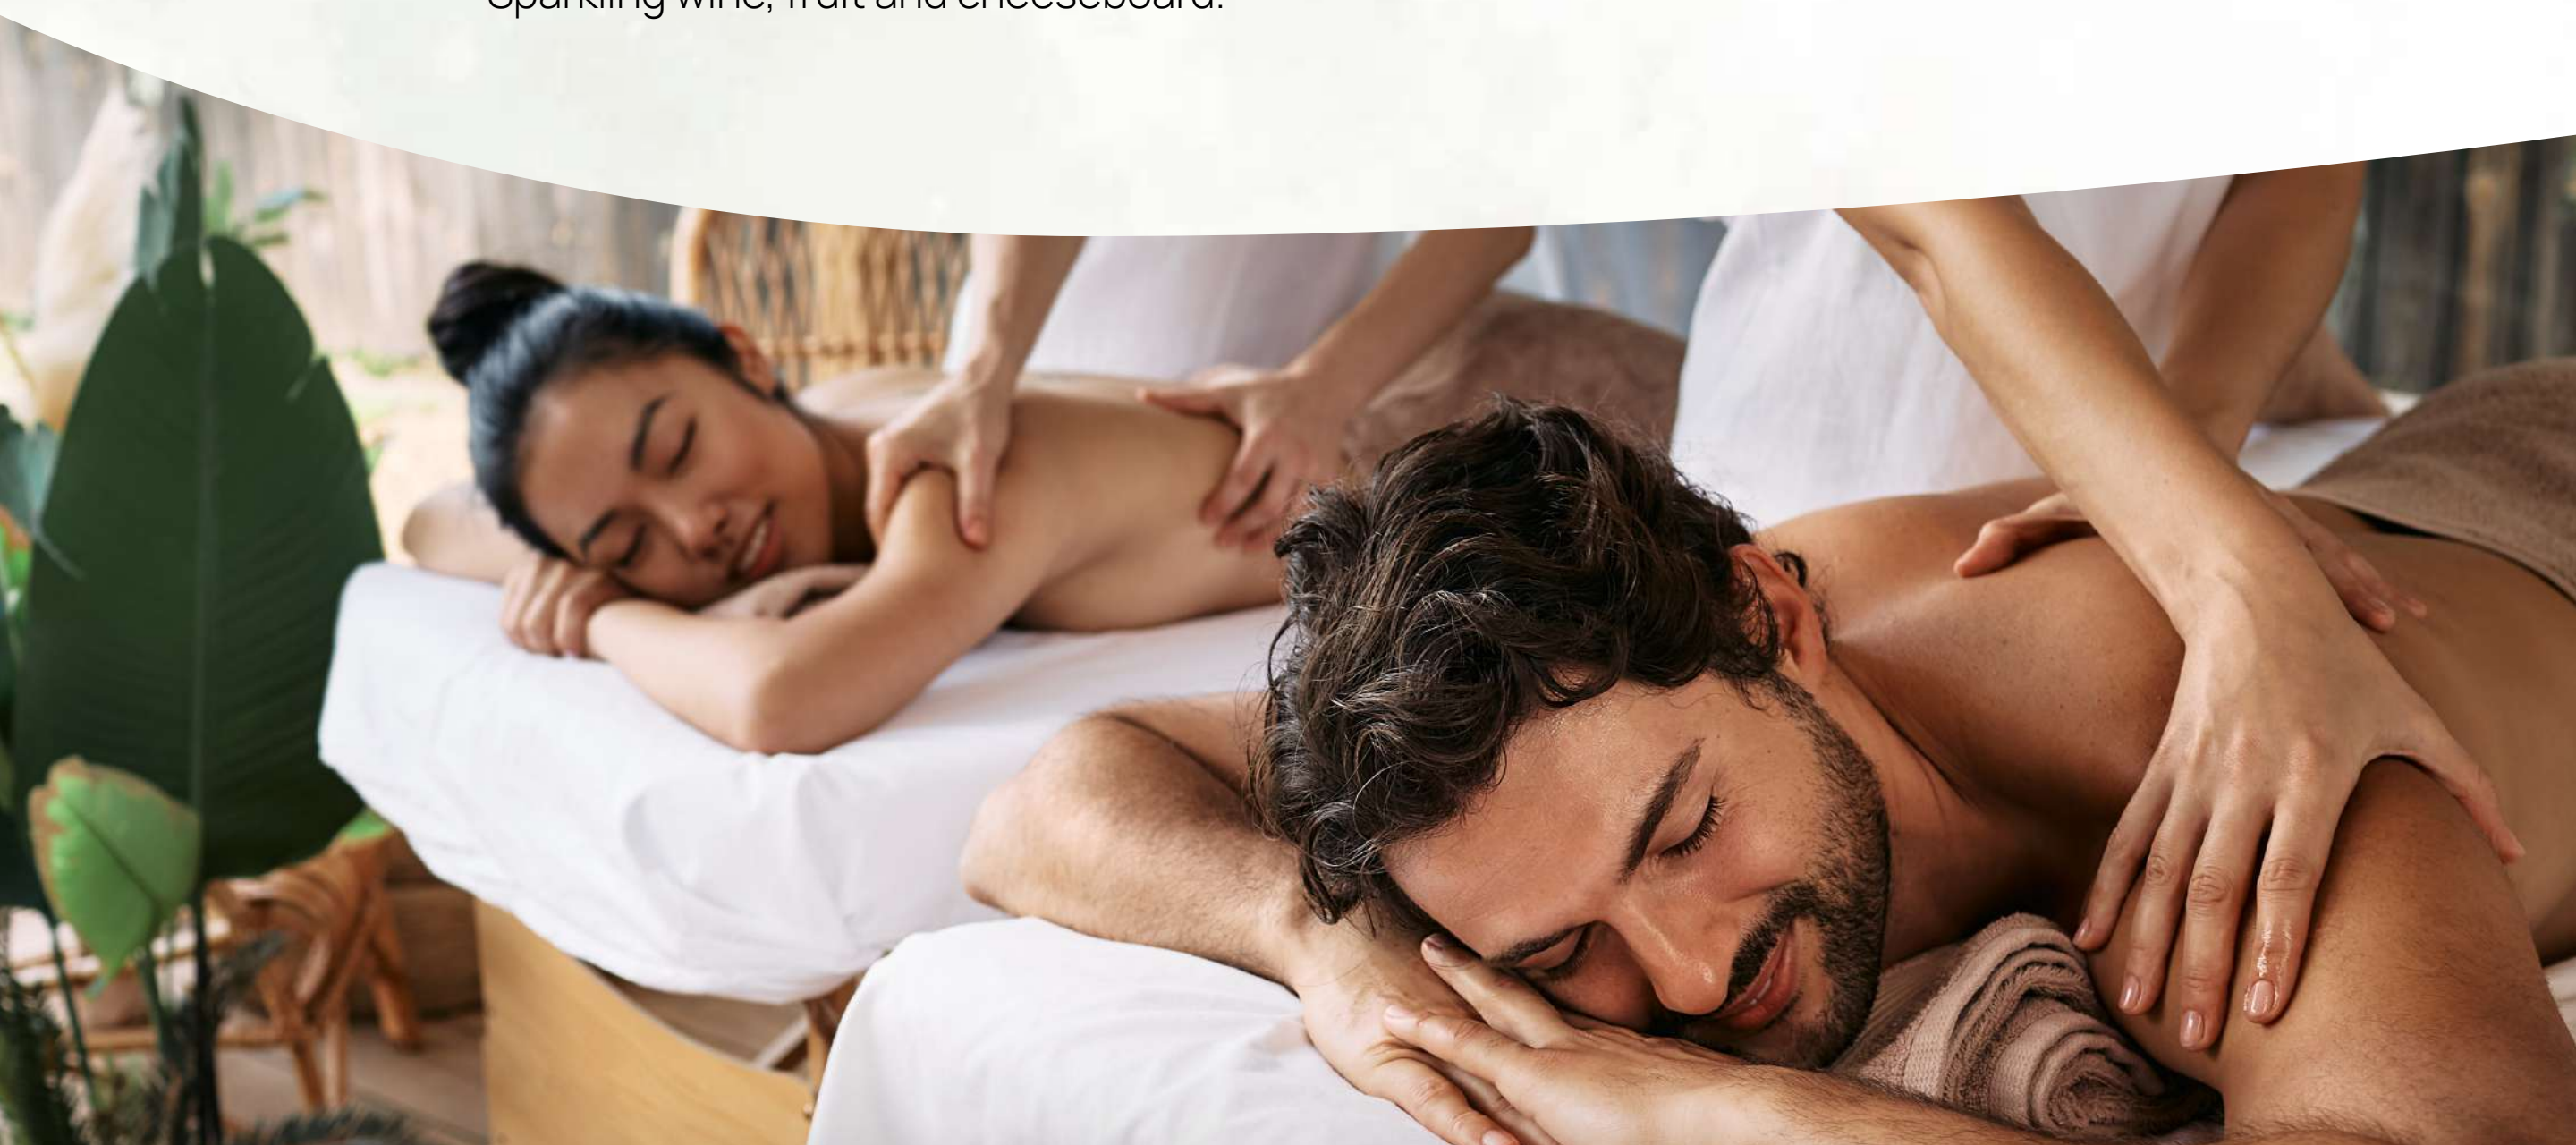

SOHY  SPA

Azulea
HOTEL & SPA

A serene and tranquil environment for
relaxation and mental balance.

Couple Spa Experiences

Jungle Serenity

\$ 3500

Refreshing Ice Bath Experience

Starts your spa journey with revitalizing dip in our ice bath, designed to invigorate your senses and leave you feeling refreshed and energized.

Experience a bespoke massage therapy session tailored to your individual needs, performed by our highly skilled massage therapists amidst the serene ambiance of the jungle.

45-minute Hydrotherapy Bathtub Ritual

Starts your spa journey with an exhilarating dip in our ice bath, awakening your senses and leaving you feeling rejuvenated and revitalized.

90 minute Ultimate Jungle Bliss Massage

Surrender to pure relaxation with our extended signature massage, expertly tailored to release tension and restore balance, performed by our top massage therapists amidst the enchanting jungle backdrop.

Amenities

Sparkling wine, fruit and cheeseboard.

Massages

Swedish

Swedish massage is a therapeutic massage technique that focuses on relaxing muscles through kneading, friction, tapping, and long, flowing strokes in the direction of blood flow returning to the heart.